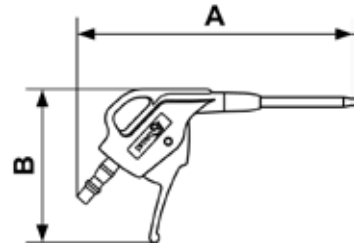

## PREVOS1 BLOW GUNS - BRITISH PROFILE

prevoS1 blow gun with metal nozzle

Profile : BRITISH

<b>Blowing force</b>	<b>Dynamic pressure</b>	<b>Max. operating pressure</b>	<b>ID passage</b>
14 OZF	31.9 psi	174 psi	1/4"

Part number	Flow rate at 87 psi (CFM)	Sound level (dBA)	Length (ft)	ID passage (inch)	Net weight (Kg)	Dim. A (inch)	Dim. B (inch)
<b>BBG 06MTL</b>	12	89	0.341	1/4"	0,1	6.89	3.82